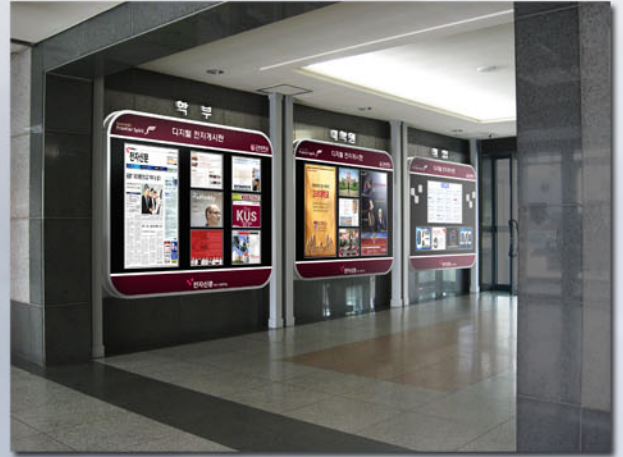

DIGI Board is a product to play automatically the organized schedule accessing server using equipped with data of wire-wireless network in various locations like shopping area, school, hospital, public office etc.

Flash Player

Image Viewer

Power Point Viewer

- Transform into digital board from existing board to attach prints, photographs etc.
- Maximize publicity by expressing multimedia content posted and information
- Electronic bulletin board made to order according to installation environment
- Remote editing of the schedule express, centralized management
- Online transmission using internet network

Various monitor configurations according to the installation environment

42" 1ea / 32" 6ea

42" 2ea / 32" 4ea

42" 1ea / 32" 4ea

School Board

Before Installation

After Installation

Public Information